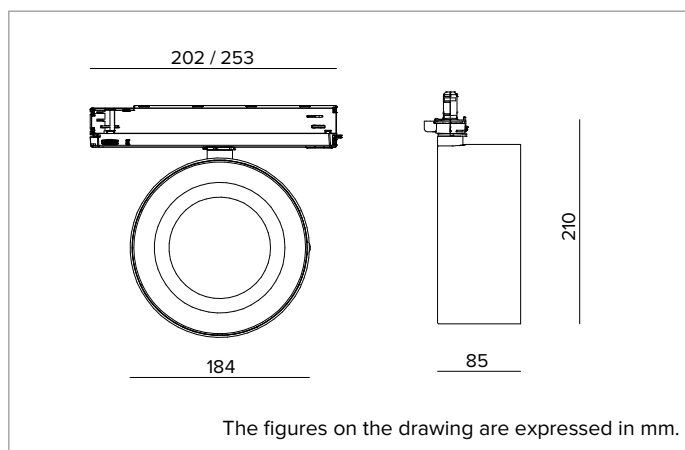

### Professional adjustable LED projector

	3000K	H(m)	D1(m)	D2(m)	E <sub>max</sub> (lx)		
	Ra90	34°	80°				
Fixture Power	43W	1	0.98	1.98	1668		
Source Flux	4738lm	2	1.96	3.97	417		
Fixture Flux	2286lm	3	2.94	5.95	185		
Efficacy	53lm/W	4	3.92	7.94	104		
TS1232	I <sub>max</sub> =520cd/klm	I <sub>max</sub>	2465cd	5	4.91	9.92	67